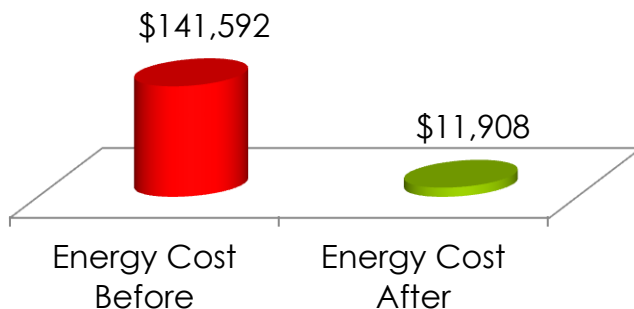

$129K
Per Year
Saved